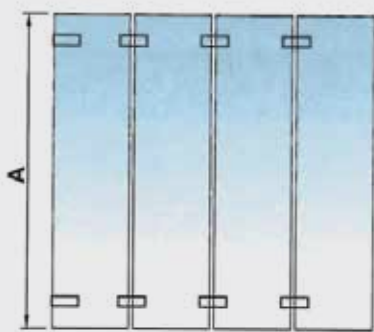

SLIDING OPENABLE BATHTUB

- Aluminum profile with mirror finish (chrome)
- Dimension: 100x140mm
- 6mm thick safety glass panel

A	B	C	D
1400	980- 1000	90°	90°

**ΦΥΣΟΥΝΑ ΜΠΑΝΙΕΡΑΣ
BATH TUB ENCLOSURE**

PRO 113-13 FB12-5P / ΦΥΣΟΥΝΑ ΜΠΑΝΙΕΡΑΣ - BATH TUB ENCLOSURE