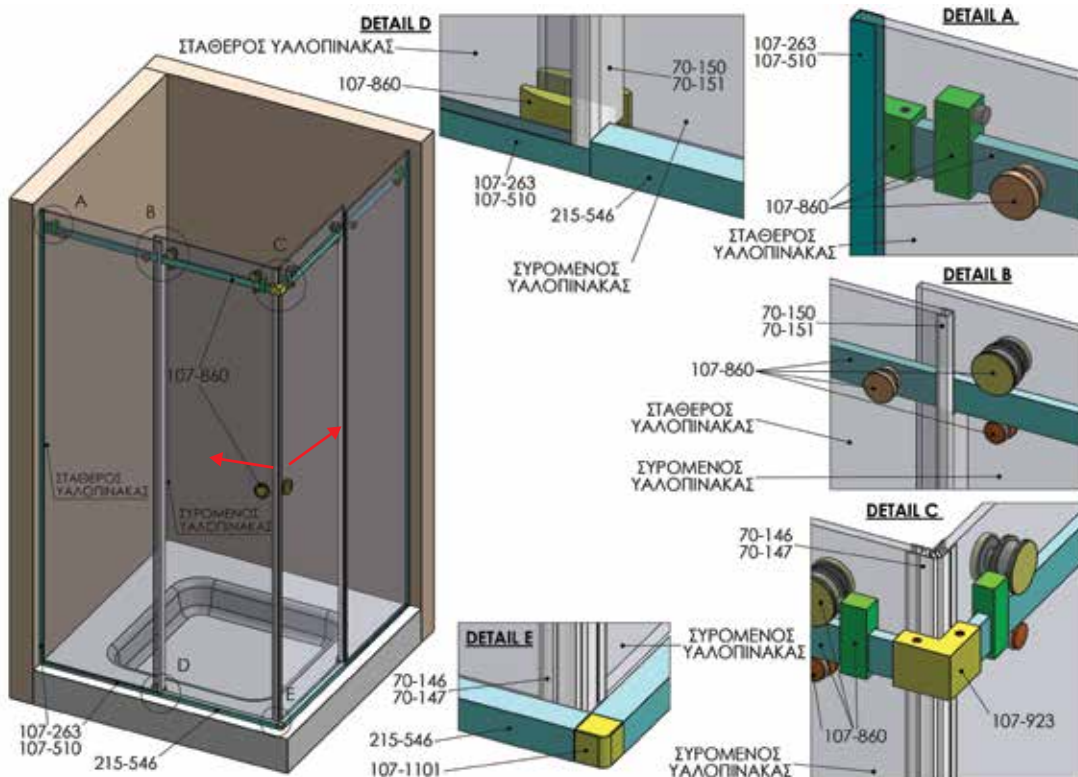

E. 2 συρόμενο 2 σταθερά γωνία / 2 sliding 2 fixed angle