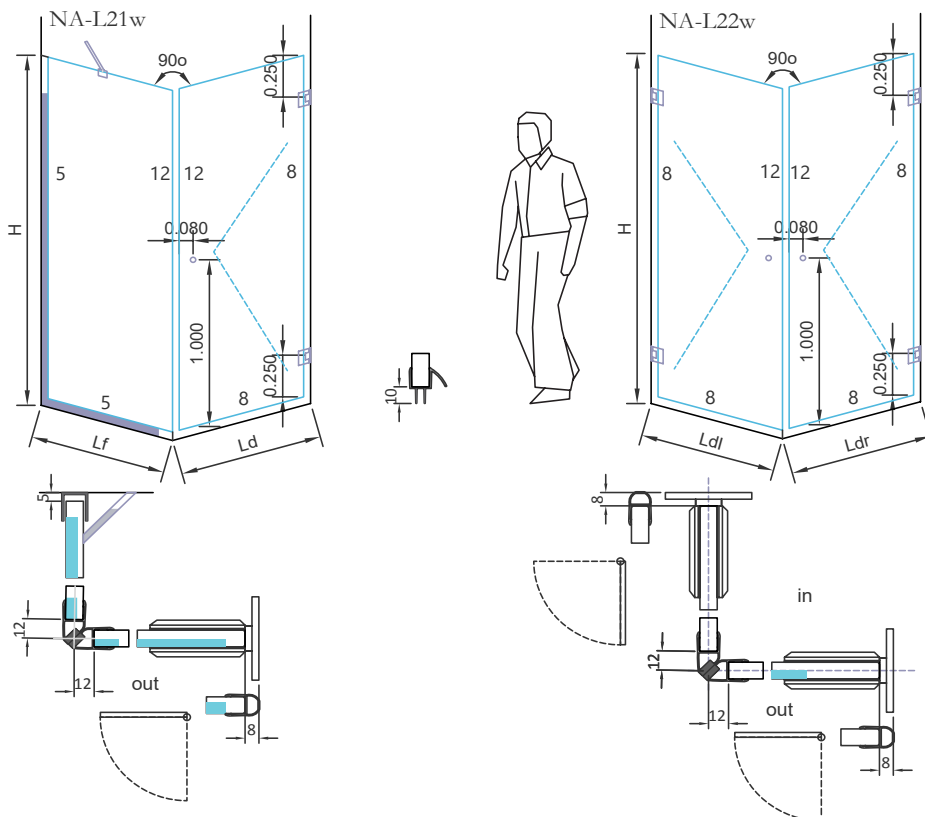

**ΓΥΑΛΙΝΕΣ ΑΝΟΙΓΟΜΕΝΕΣ ΝΤΟΥΖΙΕΡΕΣ
SHOWER CABINS WITH SWING DOORS**

ΠΟΡΤΑ ΣΕ ΤΟΙΧΟ - DOOR TO WALL