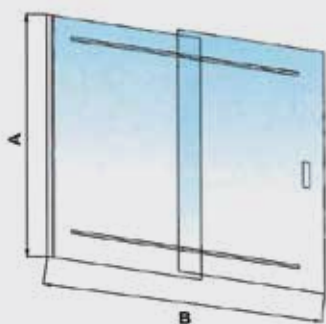

PRO 113-10 AQ2-100 / ΣΥΡΟΜΕΝΟ ΑΝΟΙΓΟΜΕΝΟ ΜΠΑΝΙΕΡΑΣ - SLIDING OPENABLE BATHTUB

ΣΥΡΟΜΕΝΟ ΑΝΟΙΓΟΜΕΝΟ ΜΠΑΝΙΕΡΑΣ

- Προφίλ αλουμινίου με φινιρίσμα mirror (χρώμιο)
- Διάσταση 100x140mm
- Υαλοπίνακας ασφαλείας 6mm secc

SLIDING OPENABLE BATHTUB

- Aluminum profile with mirror finish (chrome)
- Dimension: 100x140mm
- 6mm thick safety glass panel