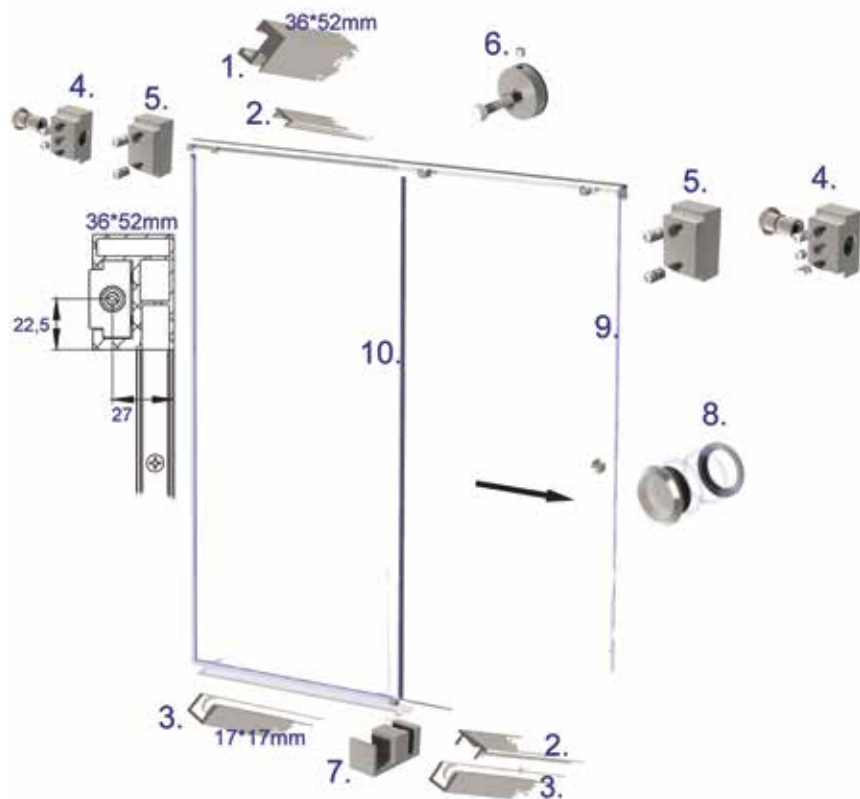

iGlass IN3652

ΣΥΣΤΗΜΑ ΝΤΟΥΖΙΕΡΑΣ ΜΕ ΠΡΟΦΙΛ ΑΛΟΥΜΙΝΙΟΥ ALUMINIUM SHOWER CABIN SYSTEM

Το βασικό Σετ εξαρτημάτων περιλαμβάνει:

1. Οδηγό κύλισης αλουμινίου 1 *2m
2. Καπάκι αλουμινίου 1 *2m
3. Προφίλ U Αλουμινίου 2 *2m
4. Βάσεις στήριξης οδηγού
5. Στόπ οδηγού
6. Ροδάκια κύλισης
7. Οδηγός δαπέδου
8. Χειρολαβή
9. 9, 10. Πολυκαρβονικά στεγανοποιήσεις

Basic kit includes:

1. Aluminum rolling guide
2. Aluminum covering
3. Aluminum profile type "U"
4. Guide fittings
5. Guide stoppers
6. Rollers
7. Bottom sliding guide
8. Handle
9. 9, 10. Polycarbonate sealants