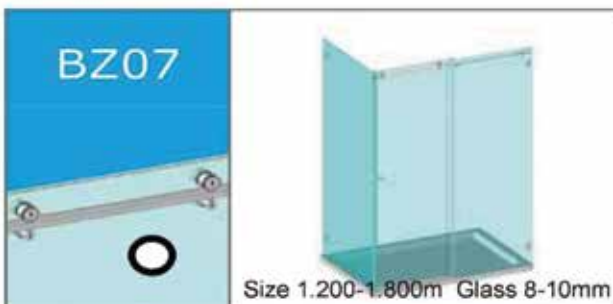

Hip-Zac BZ colcom'
ΣΥΣΤΗΜΑ ΝΤΟΥΖΙΕΡΑΣ ΜΕ ΠΡΟΦΙΛ ΑΝΟΞΕΙΔΩΤΟ
SHOWER CABIN SYSTEM INOX