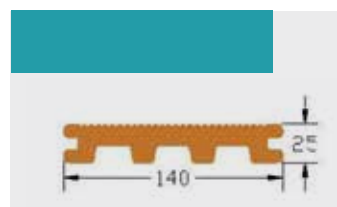

WPC TECNODECK

ΣΥΝΘΕΤΙΚΑ ΔΑΠΕΔΑ ΕΞΩΤΕΡΙΚΟΥ ΧΩΡΟΥ WPC WPC FLOORING FOR OUTDOOR PROJECTS