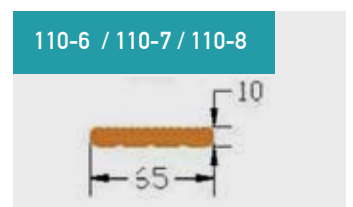

WPC TECNODECK

ΣΥΝΘΕΤΙΚΑ ΔΑΠΕΔΑ ΕΞΩΤΕΡΙΚΟΥ ΧΩΡΟΥ WPC WPC FLOORING FOR OUTDOOR PROJECTS