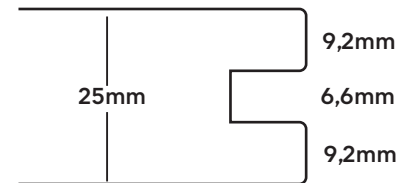

WPC TECNODECK

ΣΥΝΘΕΤΙΚΑ ΔΑΠΕΔΑ ΕΞΩΤΕΡΙΚΟΥ ΧΩΡΟΥ WPC WPC FLOORING FOR OUTDOOR PROJECTS