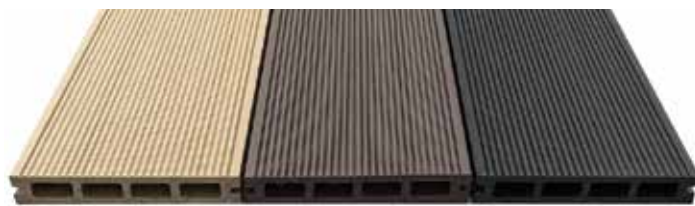

- Διατίθεται σε 3 χρώματα : Μαύρο Volcano black, Καφέ Ανοιχτό Sand Brown, Καφέ σκούρο Tropical brown.
- Διαστάσεις πάχος 25mm, πλάτος 140mm, μήκος 3.00 και 4.00m.
- Δοκίδες υποδομής ανά 0,35m.
- Έχει δυνατότητες για ειδικές κατασκευές όπως πέργκολες τραπεζάκια με ειδικά εξαρτήματα.
- Αποτελεί την τελευταία γενιά συνθετικών δαπέδων. Έχει σχεδιαστεί αποκλειστικά για χρήση από πεζούς, με καμπύλες αυλακώσεις για εφαρμογή σε ιδιωτικούς και εμπορικούς χώρους.
- **10 Χρόνια Εγγύηση με πιστοποίηση από τον Γερμανικό Ινστιτούτο TUV RHEILAND.**
- Συνδυάζει σωματίδια ξύλου με θερμοπλαστικά υλικά (δεν περιέχουν PVC).
- Αποφεύγοντας τη χρήση τοξικών υλικών, το δάπεδο Tecnodeck που διαθέτει η iGlass, είναι απόλυτα ανακυκλώσιμο.
- Μη απορρόφηση των UV (ultraviolet) ακτινών. Μη ολισθηρό - σύμφωνα με τα πρότυπα DIN 4843 PART 100
- Μη απορρόφηση της υγρασίας - σταθερότητα διαστάσεων. Το deck της **TECNODECK** έχει πυκνότητα υλικού 1,3 για να επιτευχθεί 0,3% απορρόφηση της υγρασίας σε 24 ώρες / ανάδυσης.
- Available in 3 colors: Black Volcano black, Light Brown Sand Brown, Dark Brown Tropical brown.
- Deck thickness 25mm, width 140mm, length 3.00 and 4.00m.
- Infrastructure every 0.35m
- Suitable for custom projects such as pergolas, tables with custom accessories.
- It is the latest generation of synthetic floors. It is designed exclusively for pedestrian use, for application in private and commercial spaces.
- **10 Years Warranty from the German TUV RHEILAND Institute.**
- Combines wood particles with thermoplastic materials (it does not contain PVC).
- The iGlass Tecnodeck floor is completely recyclable, non toxic material.
- Non-absorption of UV (ultraviolet) rays. Anti-slip according to DIN 4843 PART 100 standards
- Resistance to moisture - High strength and stiffness. The deck of **TECNODECK** has a material density of 1.3 to achieve 0.3% moisture absorption in 24 hours / emergence.

110-1
Sand Brown

110-2
Tropical Brown

110-3
Vulcano Black
110-3>3mm / 110-37>4mm