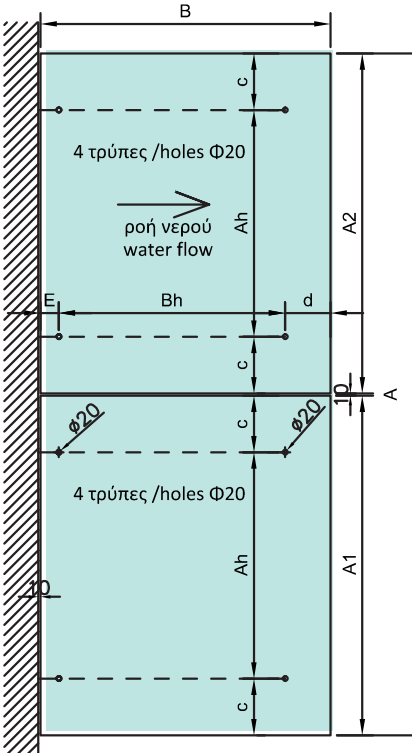

Suspended glass canopies iGlass PR-D

Easy to install, special stainless steel components for cantilevered canopies with maximum projection of 1,200mm. Multiple units may be installed side by side when longer canopies are needed. Unlimited range of color and transparency ratio for the glasses.

ΔΙΑΣΤΟΣΙΟΛΟΓΗΣΗ ΣΤΕΓΑΣΤΡΩΝ PR-D (ΠΡΟΒΟΛΟΣ ≤1.200)
 DIMENSION OF CANOPY PR-D (PROJECTION ≤1.200)

Σπείρωμα M10 σε κάθε άκρη 4cm, ένα αριστερό, ένα δεξιό

Threading M10 on each end 4cm, one left, one right

PR-D ΚΑΤΩΨΗ / PLAN VIEW

1 γυαλί, 2 σετ αναρτήρων
 1 glass, 2 sets of hangers

PR-D ΚΑΤΩΨΗ / PLAN VIEW

2 γυαλιά, 4 σετ αναρτήρων
 2 glasses, 4 sets of hangers

	ΥΑΛΟΠΙΝΑΚΑΣ GLASS	A μήκος / length	B πρόβολος /projection	Ah	Bh	c = d	E
2 αναρτήρες 2 hangers	66.4 securit triplex	1,400	1,000	1,000	720	200	80
	66.4 securit triplex	1,400	1,200	1,000	920	200	80
3 αναρτήρες 3 hangers	66.4 securit triplex	1,700	1,000	650	720	200	80
	66.4 securit triplex	1,700	1,200	650	920	200	80
	66.4 securit triplex	2,000	1,000	800	720	200	80
	66.4 securit triplex	2,000	1,200	800	920	200	80
	66.4 securit triplex	2,400	1,000	1,000	720	200	80
	66.4 securit triplex	2,400	1,200	1,000	920	200	80
2 συνεχόμενα, 4 αναρτήρες 2 consecutively, 4 hangers	66.4 securit triplex	2,600	1,000	900	720	200	80
	66.4 securit triplex	2,600	1,200	900	920	200	80
	66.4 securit triplex	2,800	1,000	1,000	720	200	80
	66.4 securit triplex	2,800	1,200	1,000	920	200	80