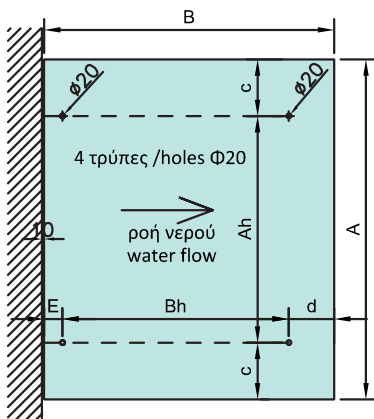

Suspended glass canopies iGlass PR-D

Easy to install, special stainless steel components for cantilevered canopies with maximum projection of 1,200mm. Multiple units may be installed side by side when longer canopies are needed. Unlimited range of color and transparency ratio for the glasses.

ΔΙΑΣΤΟΣΙΟΛΟΓΗΣΗ ΣΤΕΓΑΣΤΡΩΝ PR-D (ΠΡΟΒΟΛΟΣ ≤1.200)
 DIMENSION OF CANOPY PR-D (PROJECTION ≤1.200)

Σπείρωμα M10 σε κάθε άκρη 4cm, ένα αριστερό, ένα δεξιό

Threading M10 on each end 4cm, one left, one right

PR-D ΚΑΤΩΨΗ / PLAN VIEW

1 γυαλί, 2 σετ αναρτήρων
 1 glass, 2 sets of hangers

PR-D ΚΑΤΩΨΗ / PLAN VIEW

2 γυαλιά, 4 σετ αναρτήρων
 2 glasses, 4 sets of hangers

	ΥΑΛΟΠΙΝΑΚΑΣ GLASS	A μήκος / length	B πρόβολος /projection	Ah	Bh	c = d	E
2 αναρτήρες 2 hangers	66.4 securit triplex	1,400	1,000	1,000	720	200	80
	66.4 securit triplex	1,400	1,200	1,000	920	200	80
3 αναρτήρες 3 hangers	66.4 securit triplex	1,700	1,000	650	720	200	80
	66.4 securit triplex	1,700	1,200	650	920	200	80
	66.4 securit triplex	2,000	1,000	800	720	200	80
	66.4 securit triplex	2,000	1,200	800	920	200	80
	66.4 securit triplex	2,400	1,000	1,000	720	200	80
	66.4 securit triplex	2,400	1,200	1,000	920	200	80
2 συνεχόμενα, 4 αναρτήρες 2 consecutively, 4 hangers	66.4 securit triplex	2,600	1,000	900	720	200	80
	66.4 securit triplex	2,600	1,200	900	920	200	80
	66.4 securit triplex	2,800	1,000	1,000	720	200	80
	66.4 securit triplex	2,800	1,200	1,000	920	200	80