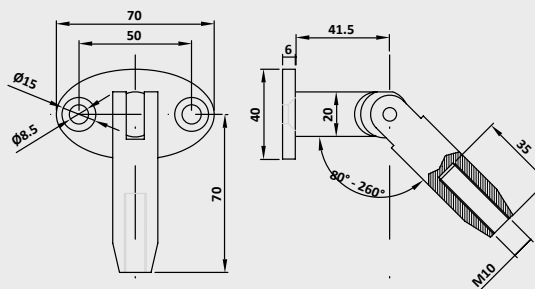

Βάση τοίχου - ντίζας στεγάστρου
Wall base - rod canopy

Σειρά / Series: PRD

Υλικό : Ανοξείδωτο 304
Material : Stainless Steel 304

Βάρος / Weight: 332gr

PRD 41-396 / Σατινέ - Satin

αριστερό πάσο / left pass